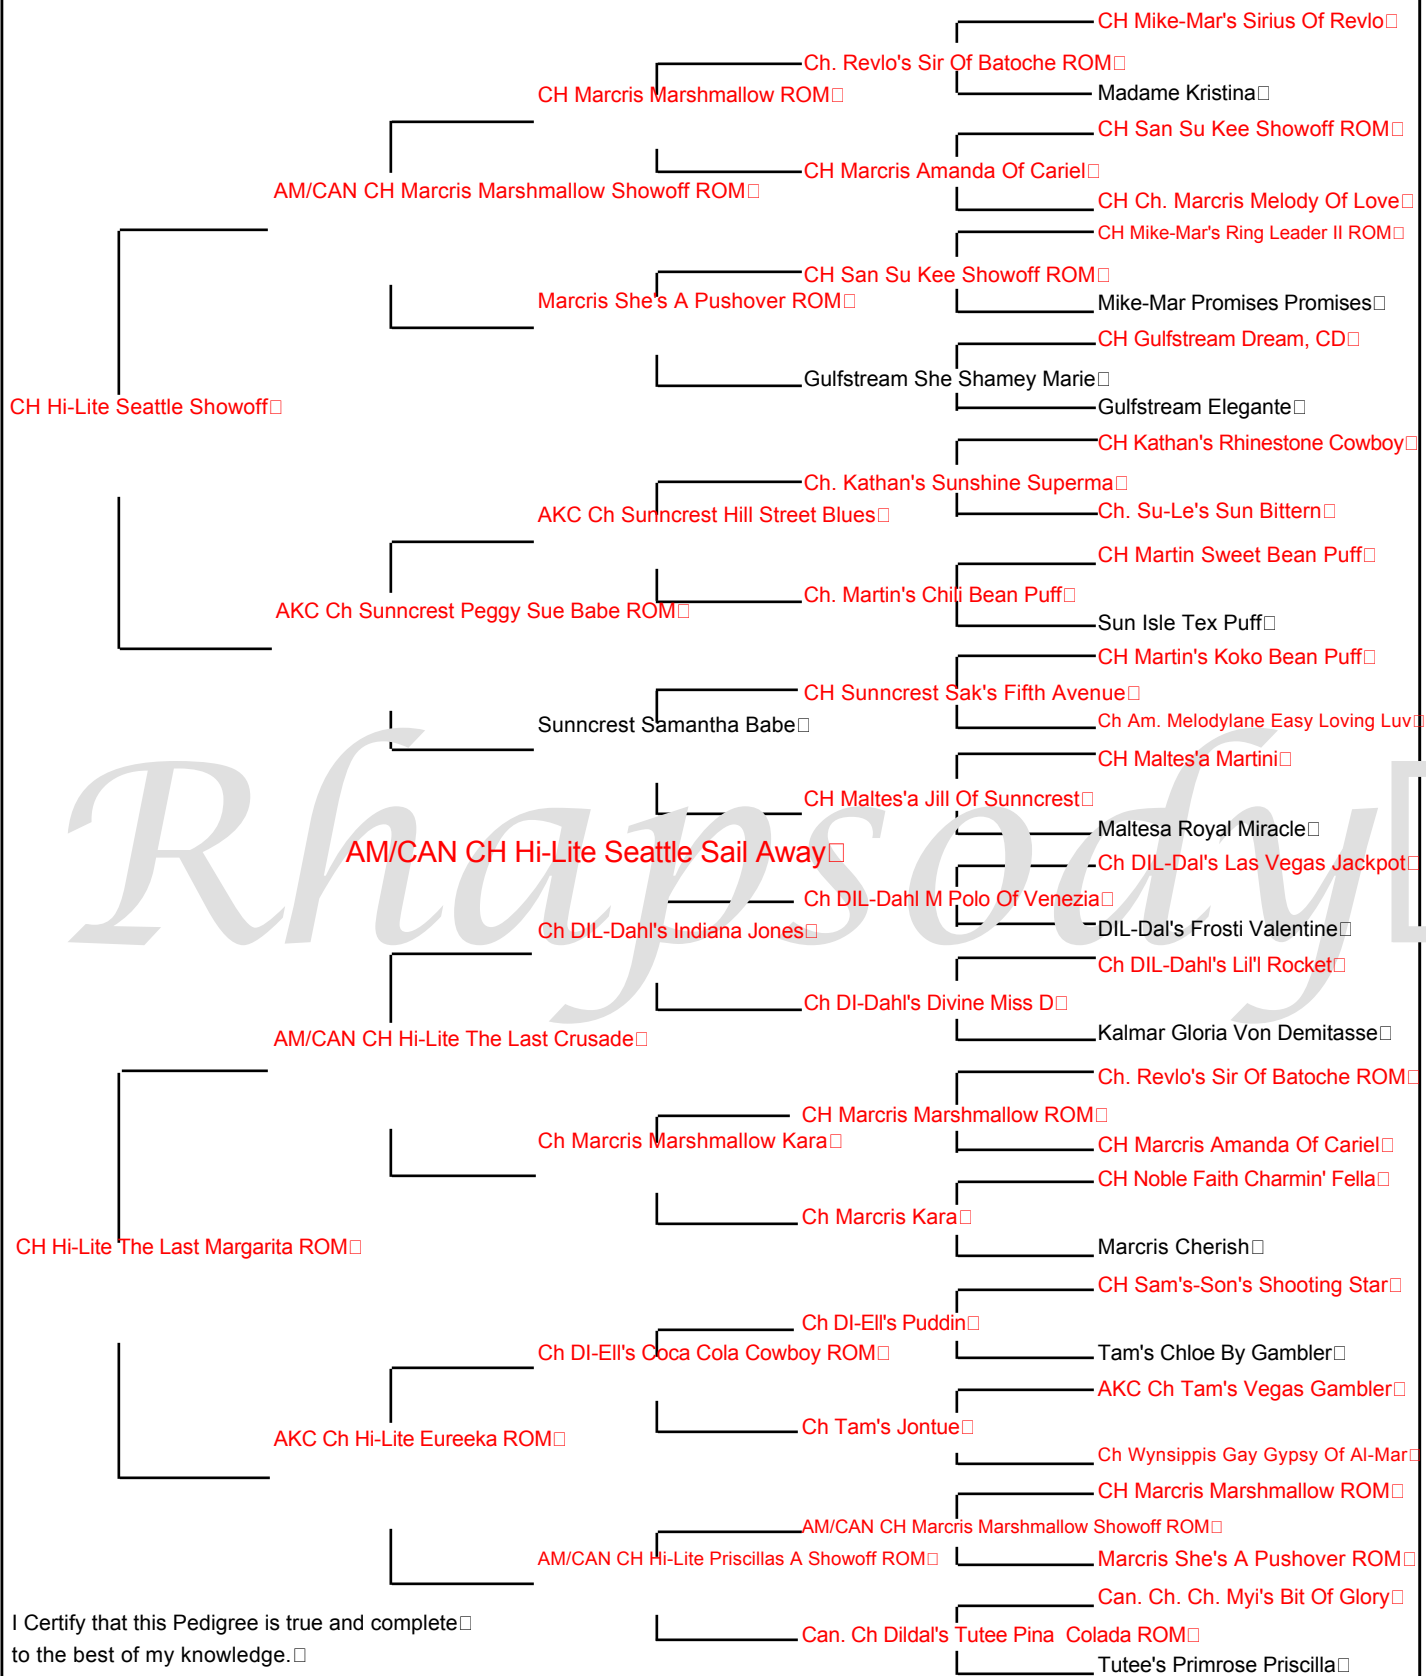

Tonia Holibaugh  
 1305 Old Black Colony Rd  
 Buda, TX 78610  
 512-295-9086

□ Pedigree For AM/CAN CH Hi-Lite Seattle Sail Away □

I Certify that this Pedigree is true and complete  
 to the best of my knowledge.  
 X \_\_\_\_\_